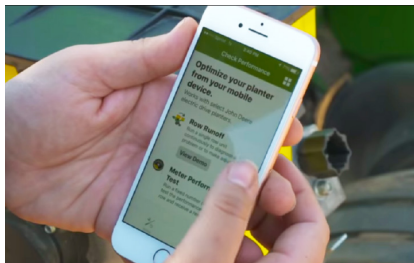

APPLIED DOWNFORCE
176 LBS

PRIORITY PLUS SUPPORT PLAN

$850 PER YEAR

PHONE SUPPORT