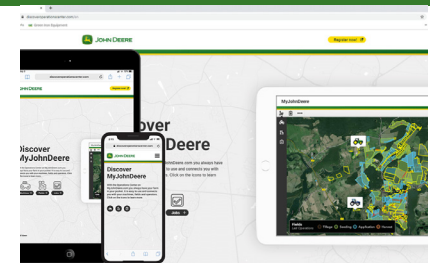

# PRIORITY PLUS SUPPORT PLAN

\$850 PER YEAR

PHONE SUPPORT

GREENSTAR

PRIORITY FIELD SUPPORT

OPERATIONS CENTER SUPPORT

**GREEN IRON**  
EQUIPMENT

ASHLEY, ND  
(701) 288-3471